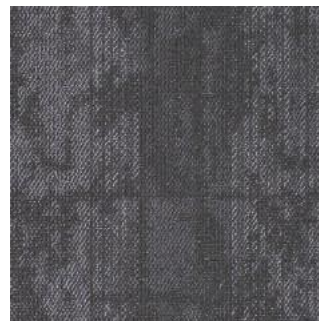

Portofino

Carpet Tile 50 x 50 cm

Portofino

Carpet Tile 50 x 50 cm

Portofino 02

Portofino 03

Portofino

Carpet Tile 50 x 50 cm

Portofino 04

Portofino

Carpet Tile 50 x 50 cm

Portofino 05

Portofino

Carpet Tile 50 x 50 cm

Portofino 06

Style Name	: Portofino
Construction Fiber	: Multi-level Loop
Gauge Stitches	: 100% PP
Average Pile Height	: 1/12"
Backing	: 10 per inch
Tile Size	: 4mm ± 0.5mm
Static Propensity	: PVC with fiberglass
Flammability Smoke	: 50 cm x 50cm
Density	: <3.5 kV (AATCC-134)
	: Passes (ASTM E 648)
	: Passes (ASTM E 662)