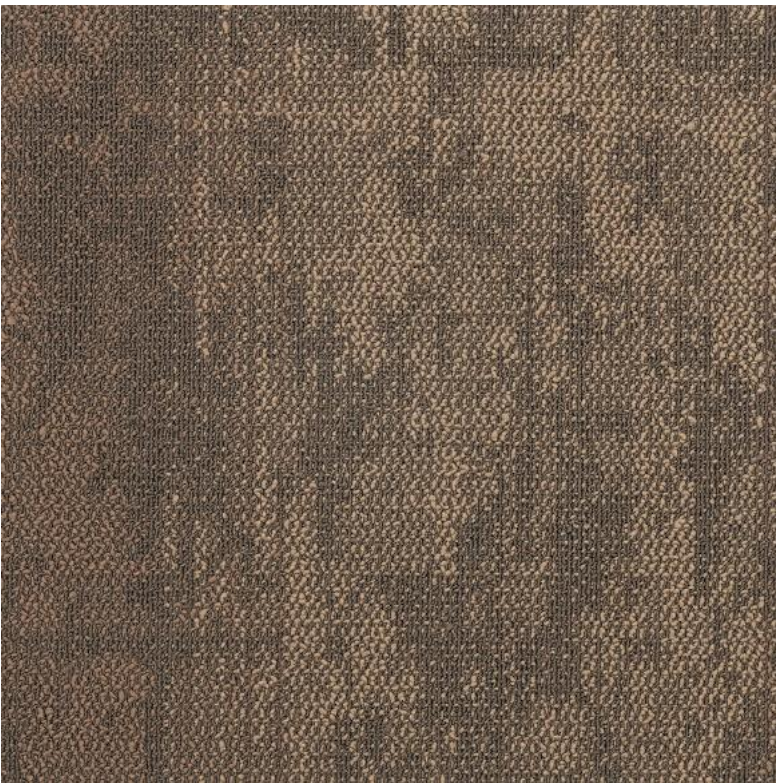

Portofino

Carpet Tile 50 x 50 cm

Portofino

Carpet Tile 50 x 50 cm

Portofino 02

Portofino 03

Portofino

Carpet Tile 50 x 50 cm

Portofino 04

Portofino

Carpet Tile 50 x 50 cm

Portofino 05

Portofino

Carpet Tile 50 x 50 cm

Portofino 06

Style Name	: Portofino
Construction Fiber	: Multi-level Loop
Gauge Stitches	: 100% PP
Average Pile Height	: 1/12"
Backing	: 10 per inch
Tile Size	: 4mm ± 0.5mm
Static Propensity	: PVC with fiberglass
Flammability Smoke	: 50 cm x 50cm
Density	: <3.5 kV (AATCC-134)
	: Passes (ASTM E 648)
	: Passes (ASTM E 662)