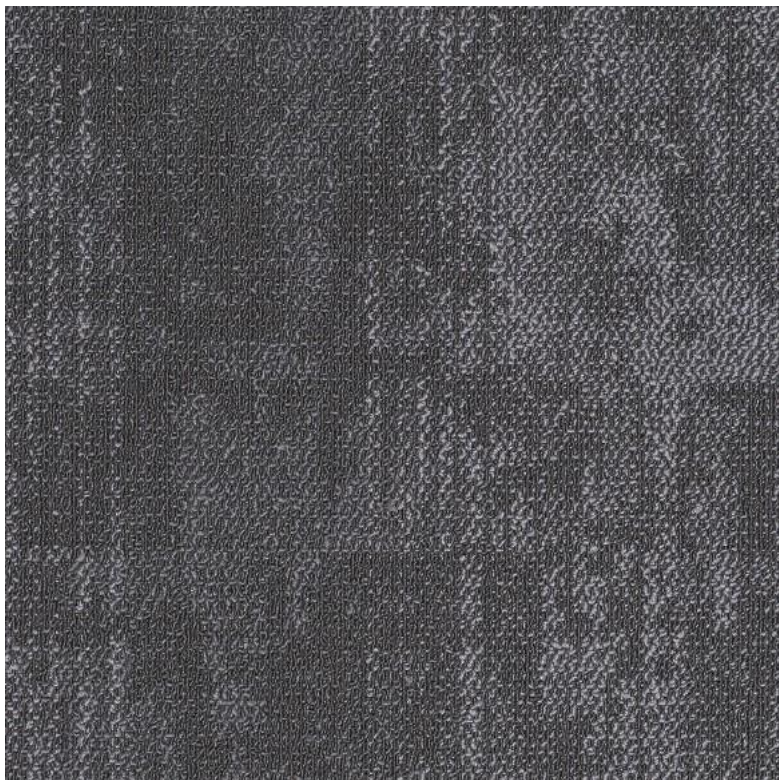

Portofino

Carpet Tile 50 x 50 cm

Portofino

Carpet Tile 50 x 50 cm

Portofino 02

Portofino 03

Portofino

Carpet Tile 50 x 50 cm

Portofino 04

Portofino

Carpet Tile 50 x 50 cm

Portofino 05

Portofino

Carpet Tile 50 x 50 cm

Portofino 06

Style Name	: Portofino
Construction Fiber	: Multi-level Loop
Gauge Stitches	: 100% PP
Average Pile Height	: 1/12"
Backing	: 10 per inch
Tile Size	: 4mm ± 0.5mm
Static Propensity	: PVC with fiberglass
Flammability Smoke	: 50 cm x 50cm
Density	: <3.5 kV (AATCC-134)
	: Passes (ASTM E 648)
	: Passes (ASTM E 662)