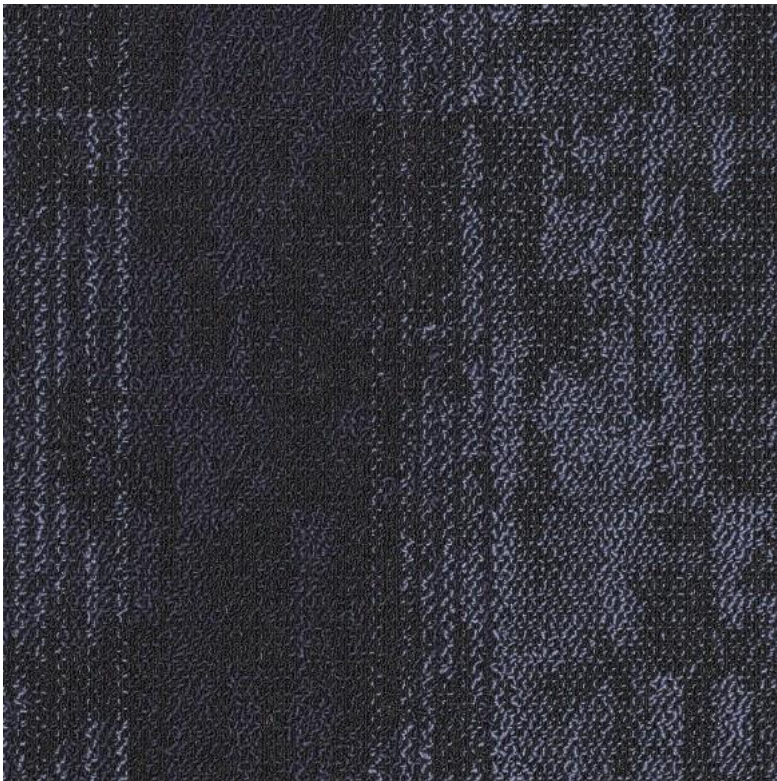

Portofino

Carpet Tile 50 x 50 cm

Portofino

Carpet Tile 50 x 50 cm

Portofino 02

Portofino 03

Portofino

Carpet Tile 50 x 50 cm

Portofino 04

Portofino

Carpet Tile 50 x 50 cm

Portofino 05

Portofino

Carpet Tile 50 x 50 cm

Portofino 06

Style Name	: Portofino
Construction Fiber	: Multi-level Loop
Gauge Stitches	: 100% PP
Average Pile Height	: 1/12"
Backing	: 10 per inch
Tile Size	: 4mm ± 0.5mm
Static Propensity	: PVC with fiberglass
Flammability Smoke	: 50 cm x 50cm
Density	: <3.5 kV (AATCC-134)
	: Passes (ASTM E 648)
	: Passes (ASTM E 662)